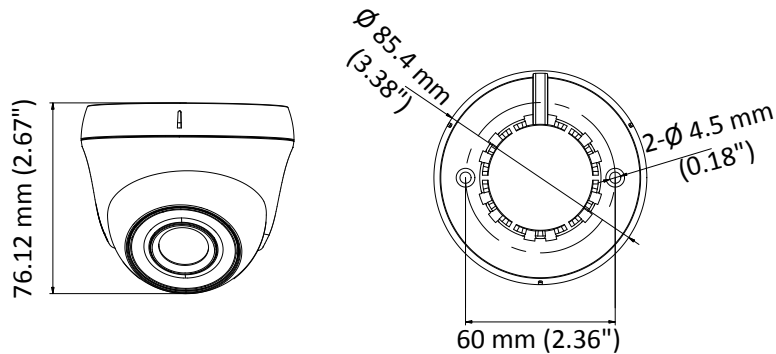

Order Model

HWT-T120-P

Dimension